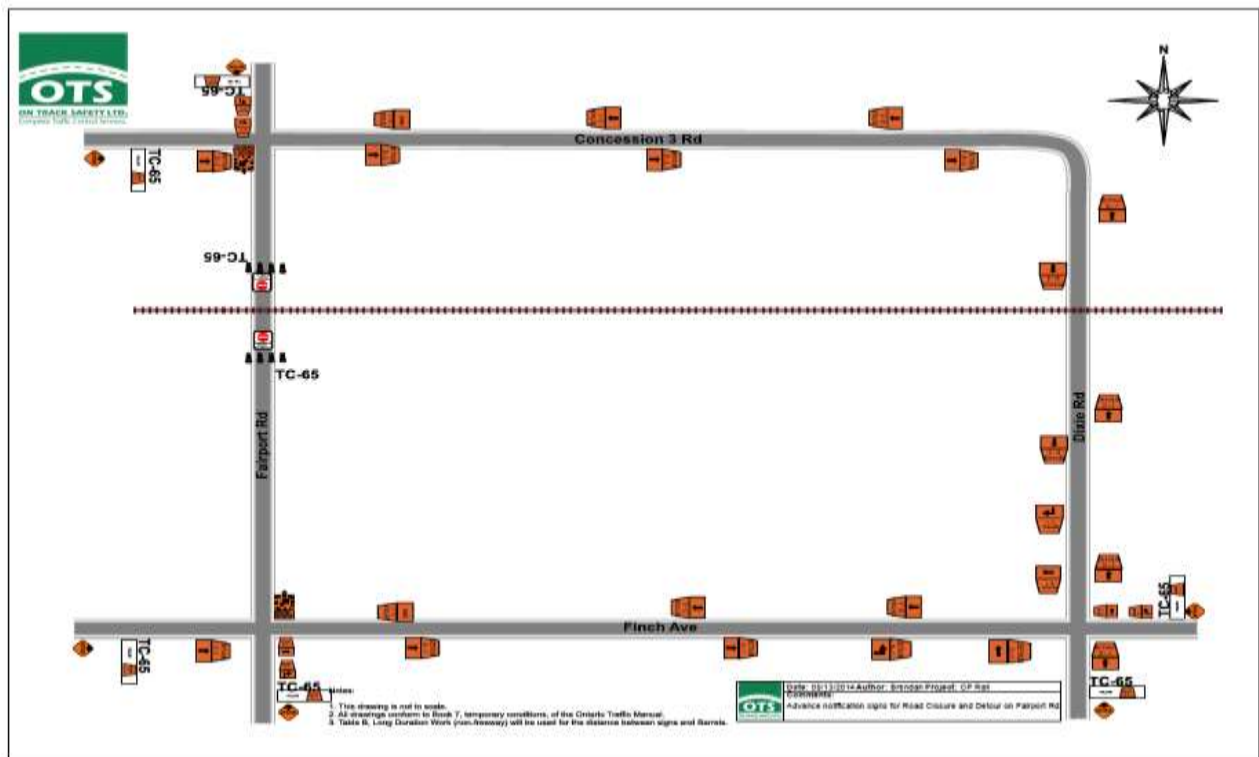

Service Announcement Notice of Temporary Road Closure

Canadian Pacific Railway will be closing Fairport Road between Finch Avenue and Concession 3 Road (near the tracks) for track repairs.

Purpose: Canadian Pacific Railway track repairs

Duration: Tuesday, June 3, 2014
7:30 am to 2:30 pm

Please see the map below for the location of the road closure and detour route.

For additional information please contact:

Curt Eveline
Canadian Pacific Railway
416.708.3997
curt_eveline@cpr.ca